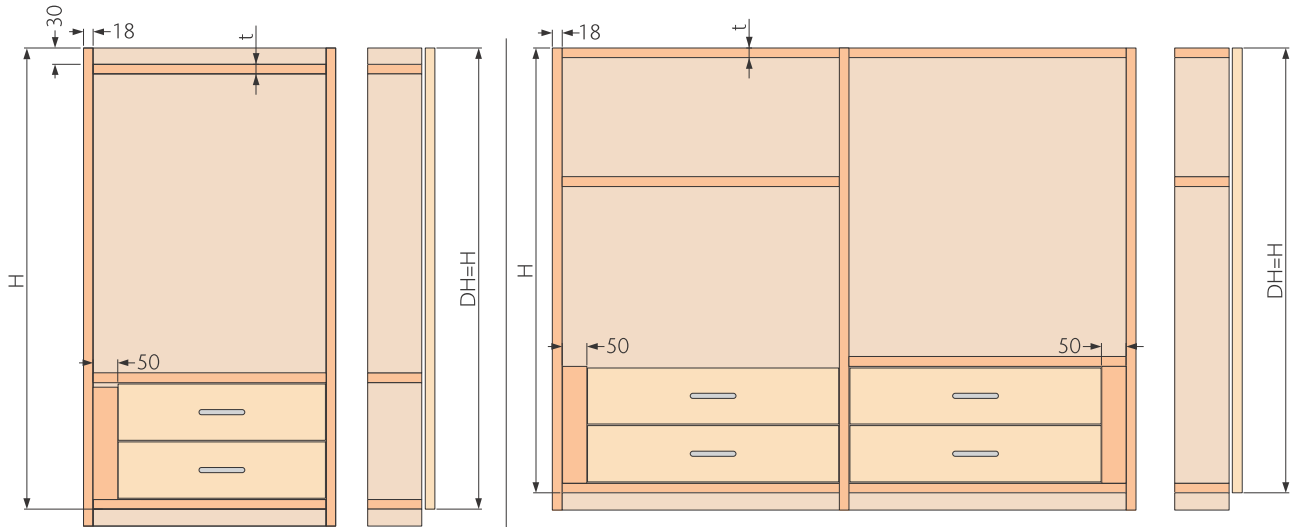

opk SAILING 2

max. 2400mm

300-400mm

≥16mm

± 4mm

Möbel Systeme
Furniture systems

opk Sailing 2

Technische Zeichnung

Technical drawing

Montage außen / Outer top mounting

Montage innen / Inner ceiling mounting

2 Türen / 2 Doors

4 Türen / 4 Doors

opk Sailing 2

Ohne Topfscharnier

Without hinge