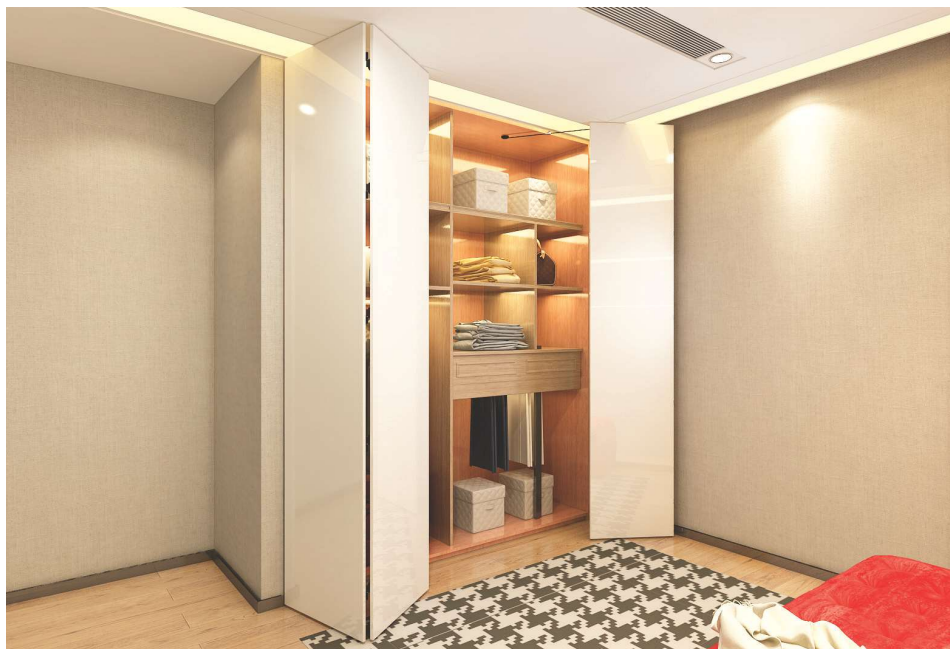

opk SAILING 2

max. 2400mm

300-400mm

≥16mm

± 4mm

Möbel Systeme
Furniture systems

opk Sailing 2

Technische Zeichnung

Technical drawing

Montage außen / Outer top mounting

Montage innen / Inner ceiling mounting

2 Türen / 2 Doors

4 Türen / 4 Doors

opk Sailing 2

Ohne Topfscharnier

Without hinge