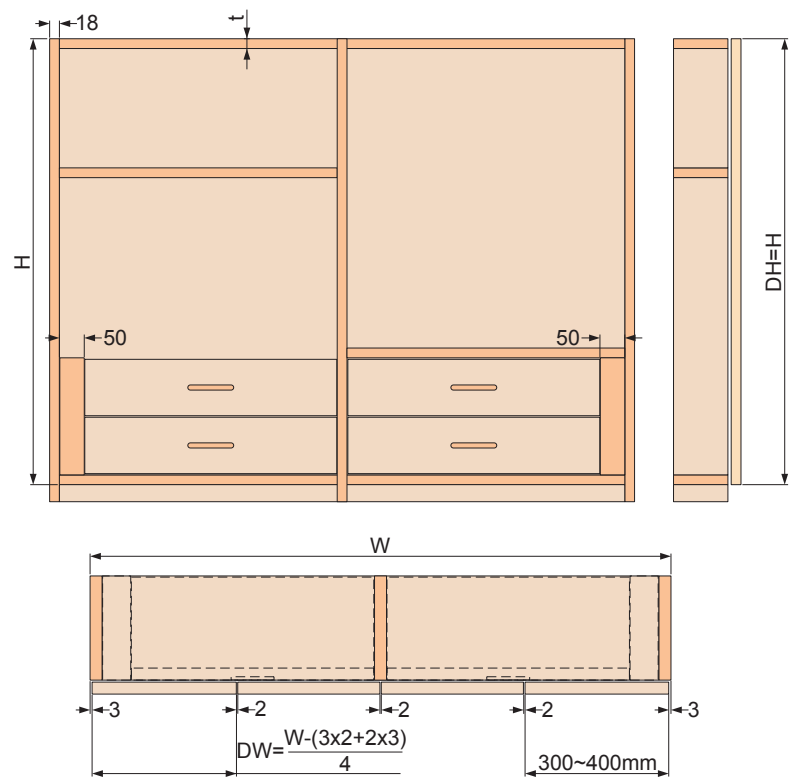

- DW(Door width): 300~400mm
- Door weight: ≤12kg
- DH(Door height): ≤2400mm
- Door panel weight depends on hinges.

## Montage innen / Inner ceiling mounting

**1**

DW (Door width)	C	D	E
300	550	55	35
350	550	55	35
350	465	45	40
400	465	50	35

**2** Montage außen / Outer top mounting

**2** Montage innen / Inner ceiling mounting