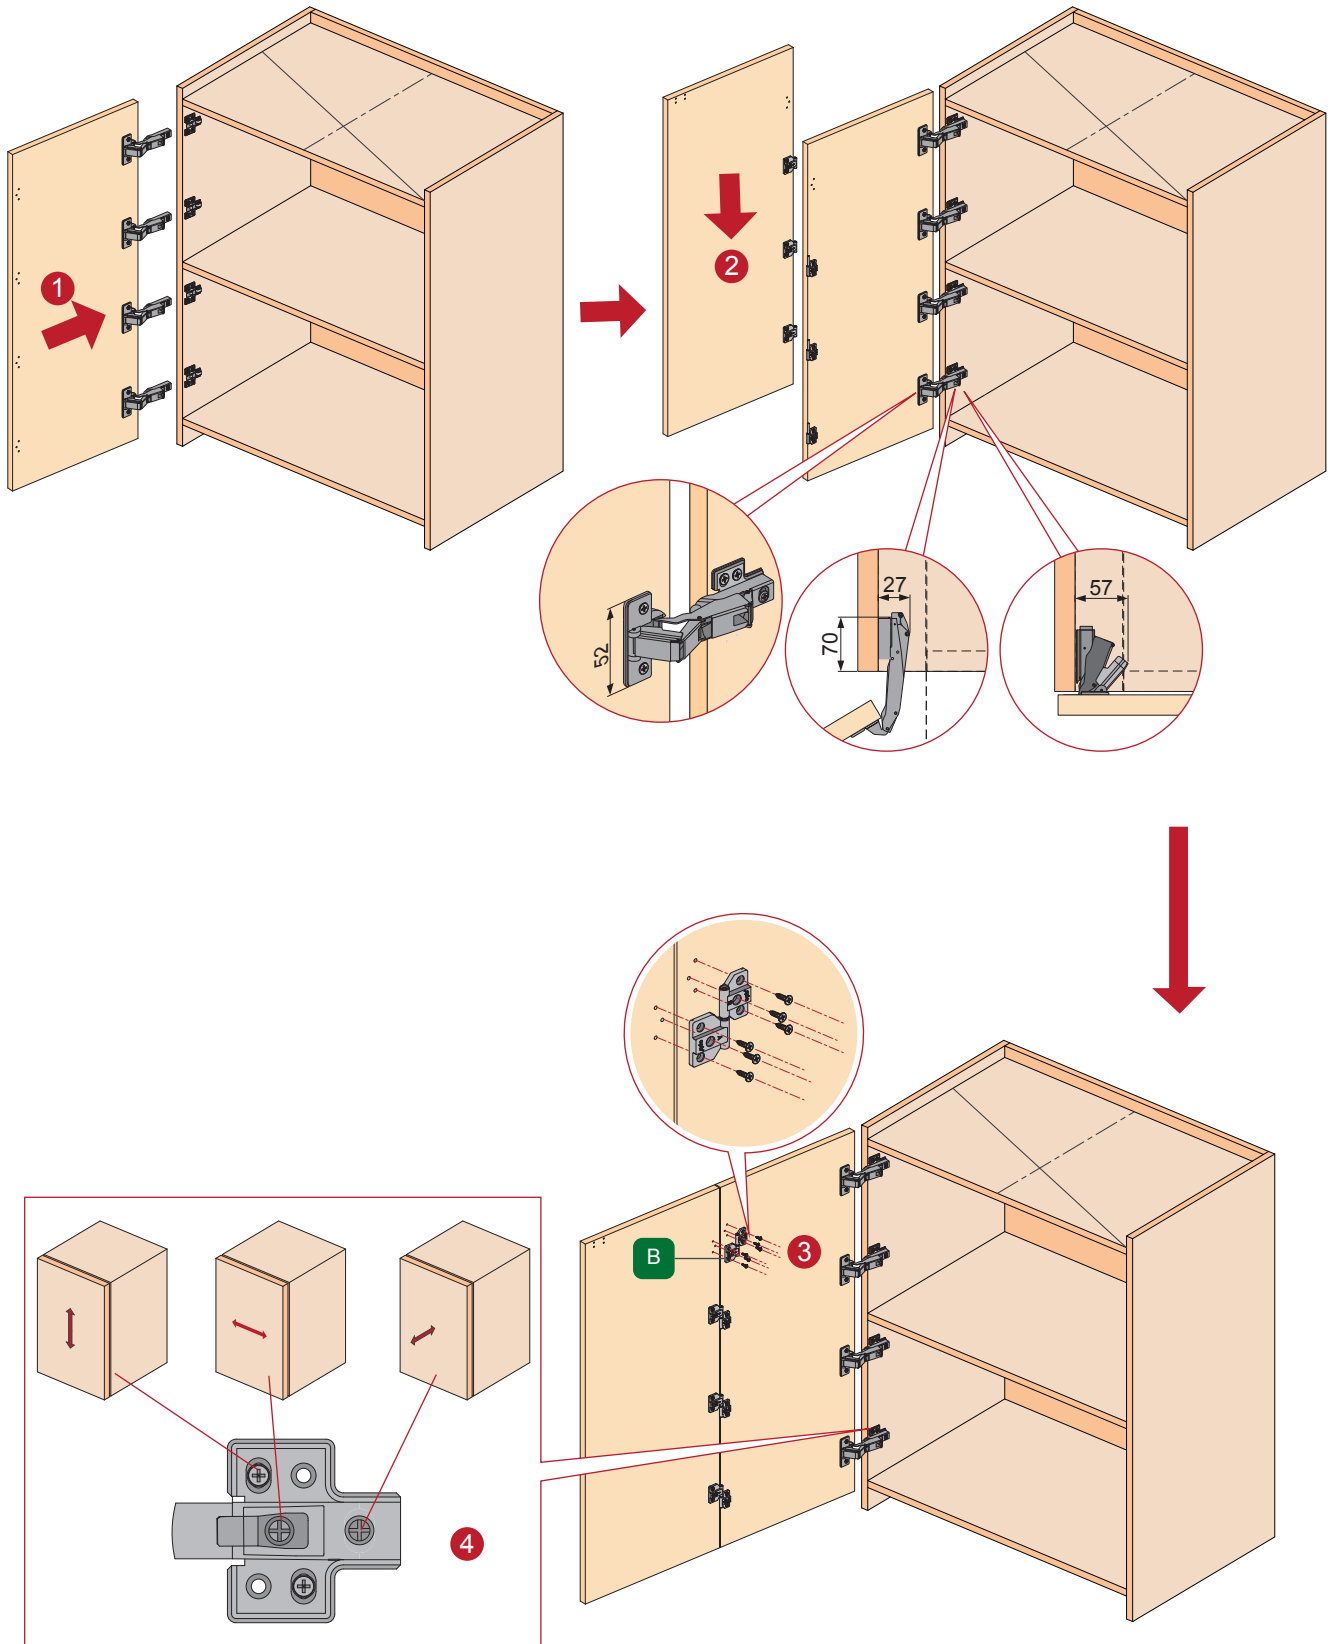

- DW(Door width): 300~400mm
- Door weight: ≤12kg
- DH(Door height): ≤2400mm
- Door panel weight depends on hinges.

## Montage außen / Outer top mounting

## Montage innen / Inner ceiling mounting

**1**

DW (Door width)	C	D	E
300	550	55	35
350	550	55	35
350	465	45	40
400	465	50	35

**2** Montage außen / Outer top mounting

**2** Montage innen / Inner ceiling mounting

**2**

Montage außen / Outer top mounting

Montage innen / Inner ceiling mounting

3

4

Montage außen /  
Outer top mounting

Montage innen /  
Inner ceiling mounting