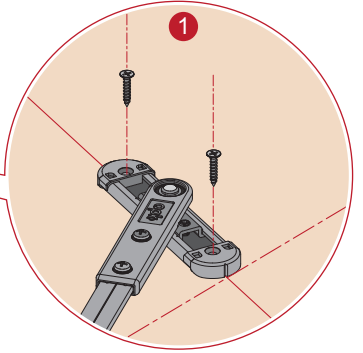

## Montage innen / Inner ceiling mounting

**1**

DW (Door width)	C	D	E
300	550	55	35
350	550	55	35
350	465	45	40
400	465	50	35

**2** Montage außen / Outer top mounting

**2** Montage innen / Inner ceiling mounting

**2**

Montage außen / Outer top mounting

Montage innen / Inner ceiling mounting

3

4

Montage außen /  
Outer top mounting

Montage innen /  
Inner ceiling mounting