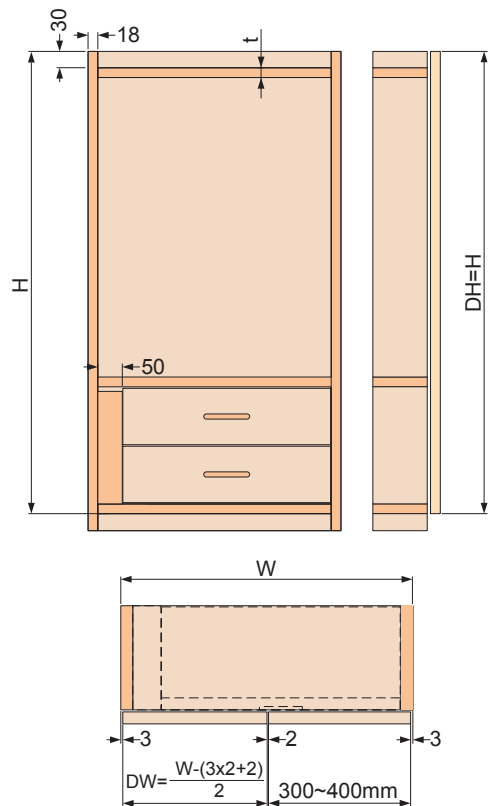

- DW(Door width): 300~400mm
- Door weight: ≤12kg
- DH(Door height): ≤2400mm
- Door panel weight depends on hinges.

## Montage innen / Inner ceiling mounting

**1**

DW (Door width)	C	D	E
300	550	55	35
350	550	55	35
350	465	45	40
400	465	50	35

**2** Montage außen / Outer top mounting

**2** Montage innen / Inner ceiling mounting