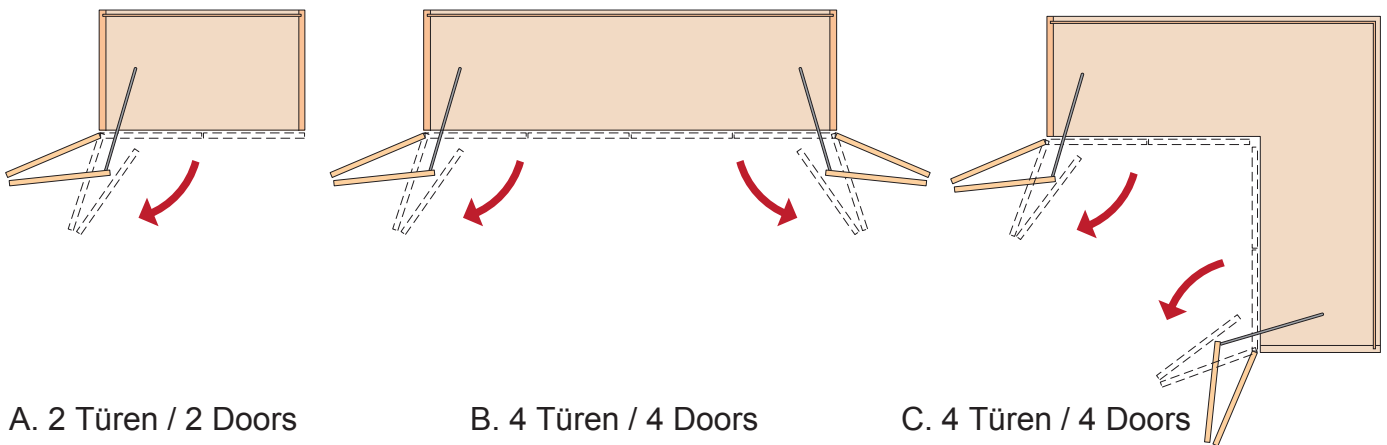

- DW(Door width): 300~400mm
- Door weight: ≤12kg
- DH(Door height): ≤2400mm
- Door panel weight depends on hinges.

## Montage außen / Outer top mounting